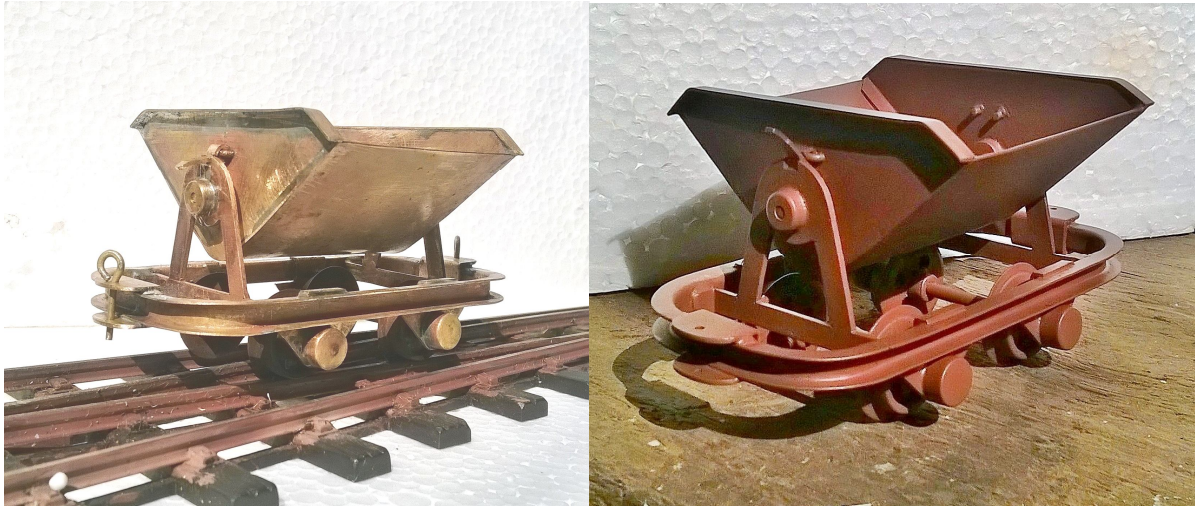

RANIGUNJ COAL TIPPER SET IN SM32/45 (16MM SCALE)

Item Code: PRCTS

Scale: 16mm=1Foot (1:19)

Set: 6 complete painted Tippers

Gauge: Gauge adjustable 4 pocketed wheels for 32/45mm gauges.

Min Radius: 300mm

Dimensions: L=105mm (over buffer beams); W=70mm; H=60mm (above rail top).

Description: Complete brass built Ranigunj Coal Tipper Set in 16mm scale. All brass body work and bent frame chassis with cast and machined brass fittings. Working gondola lock.

Paint Scheme: Oxide Red